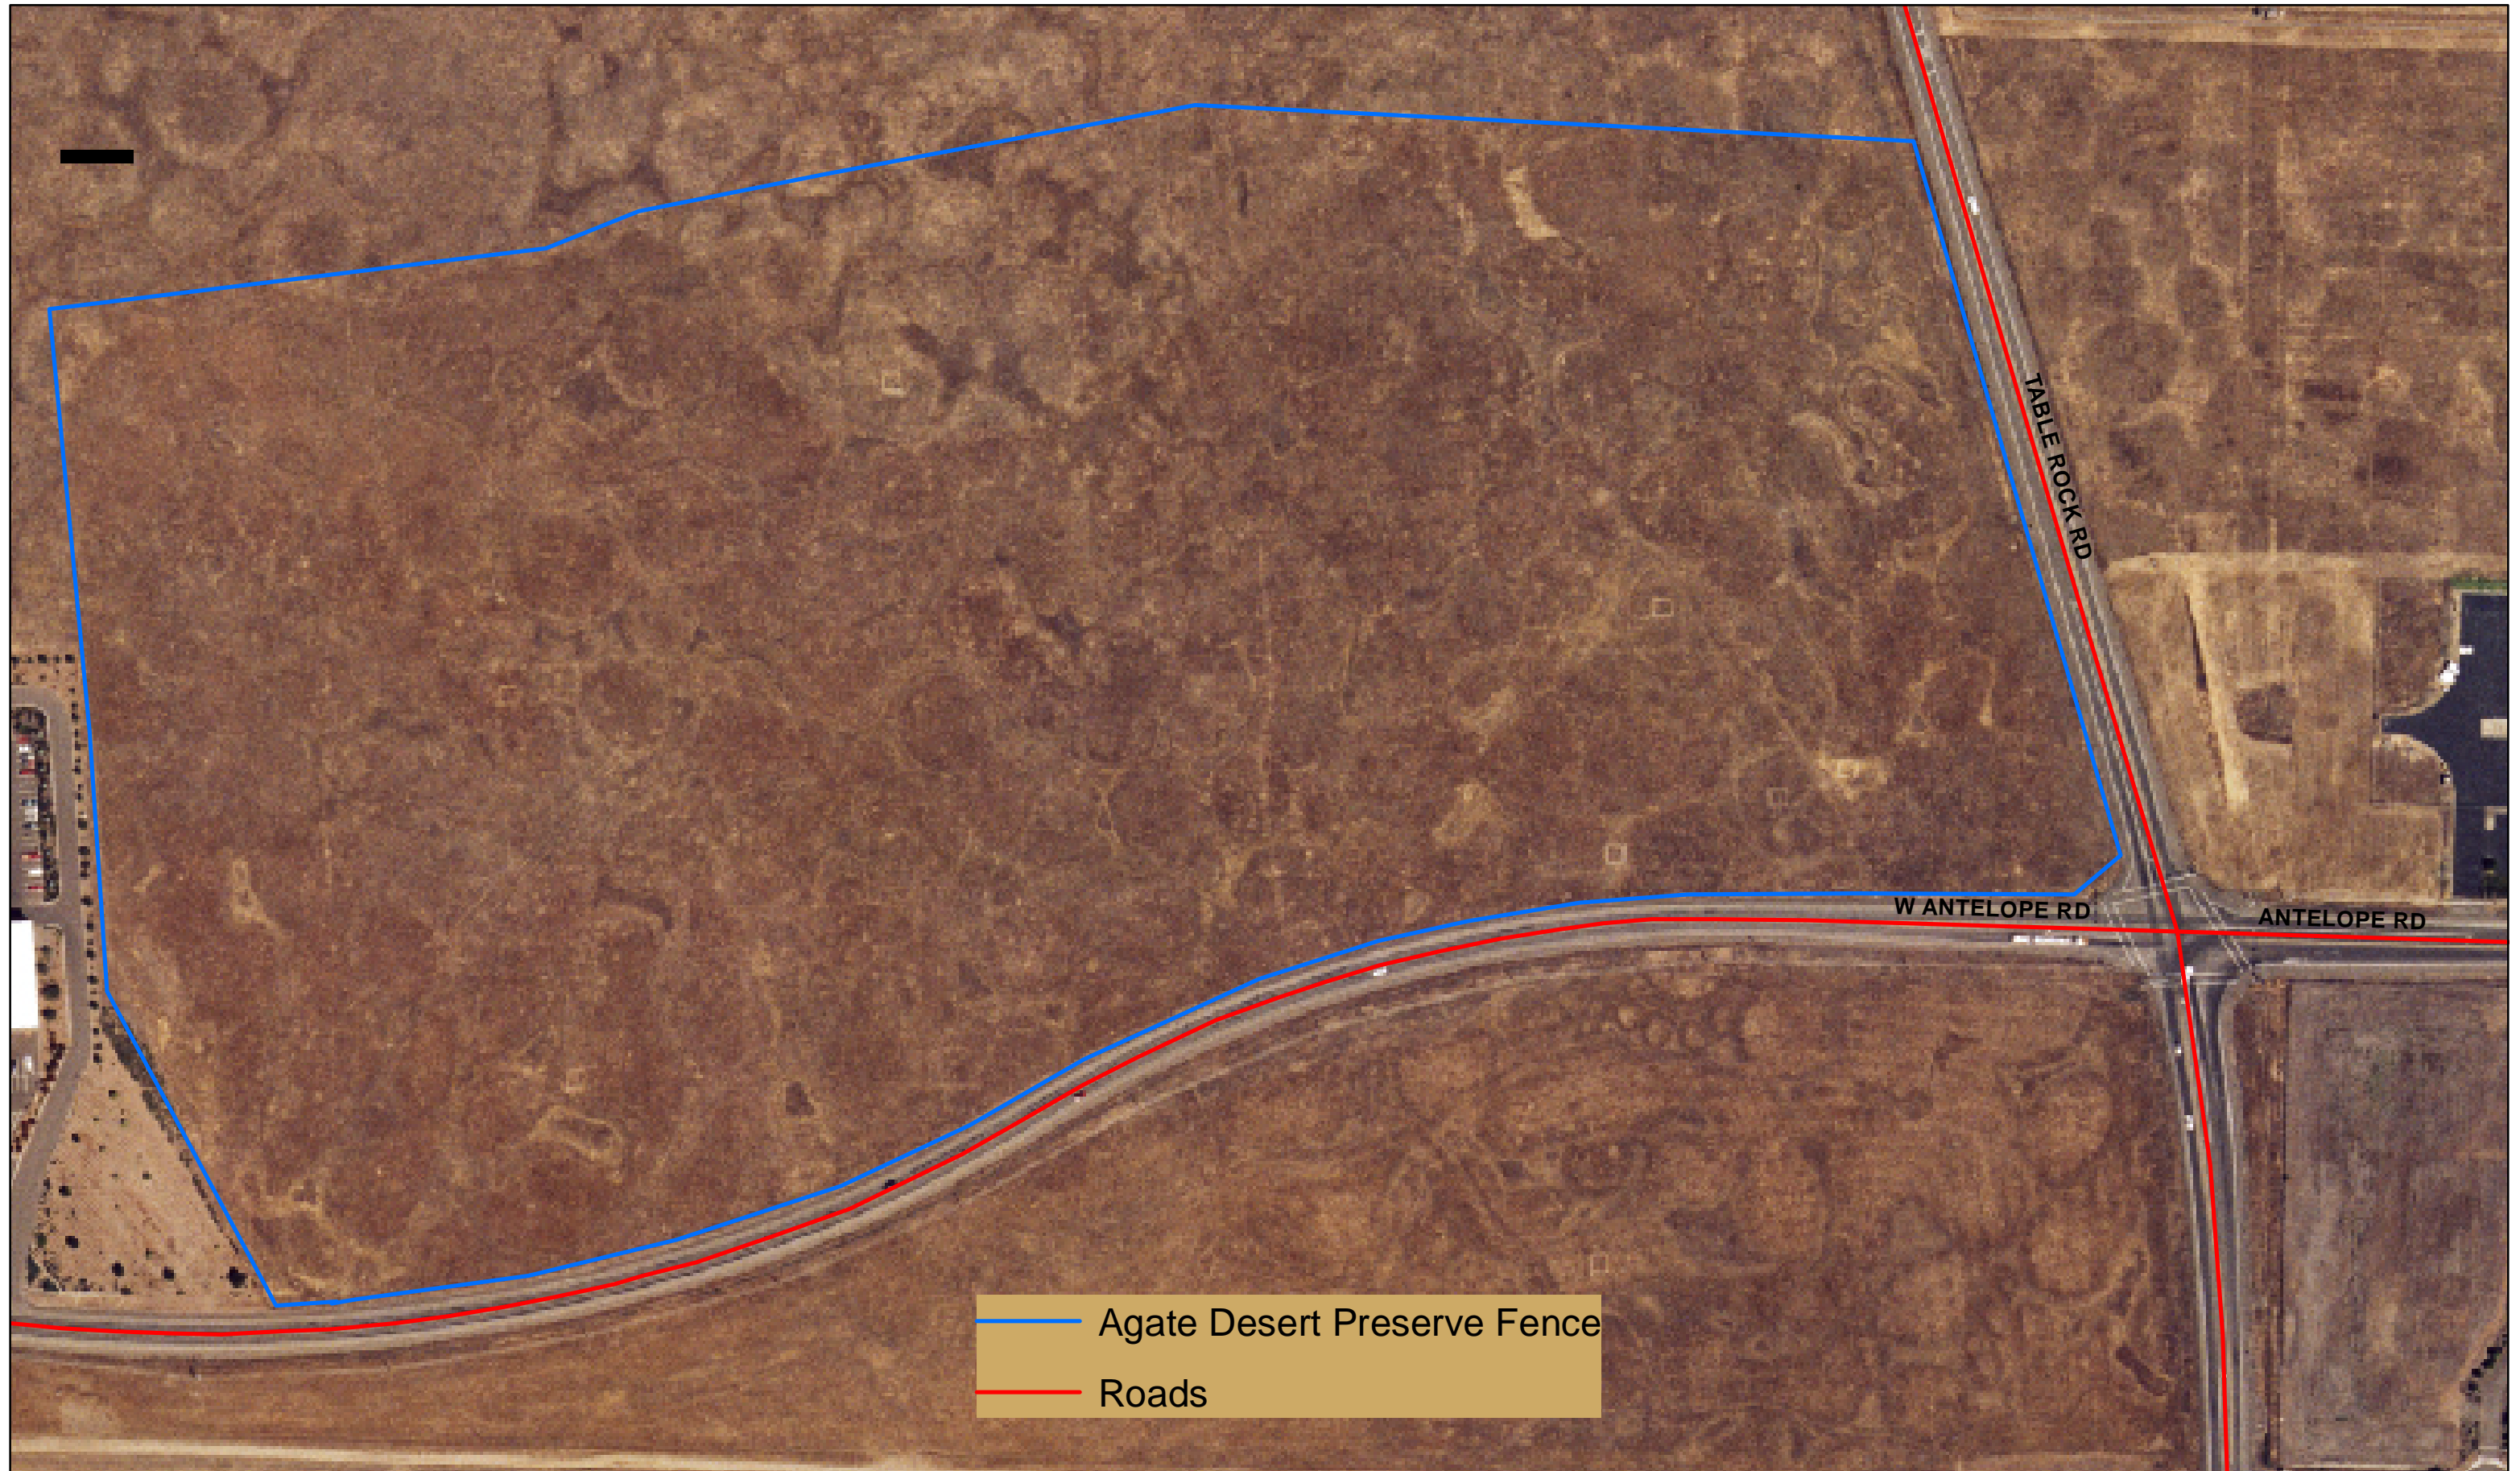

# Agate Desert Weed Watcher Site

0 250 500 1,000 Feet