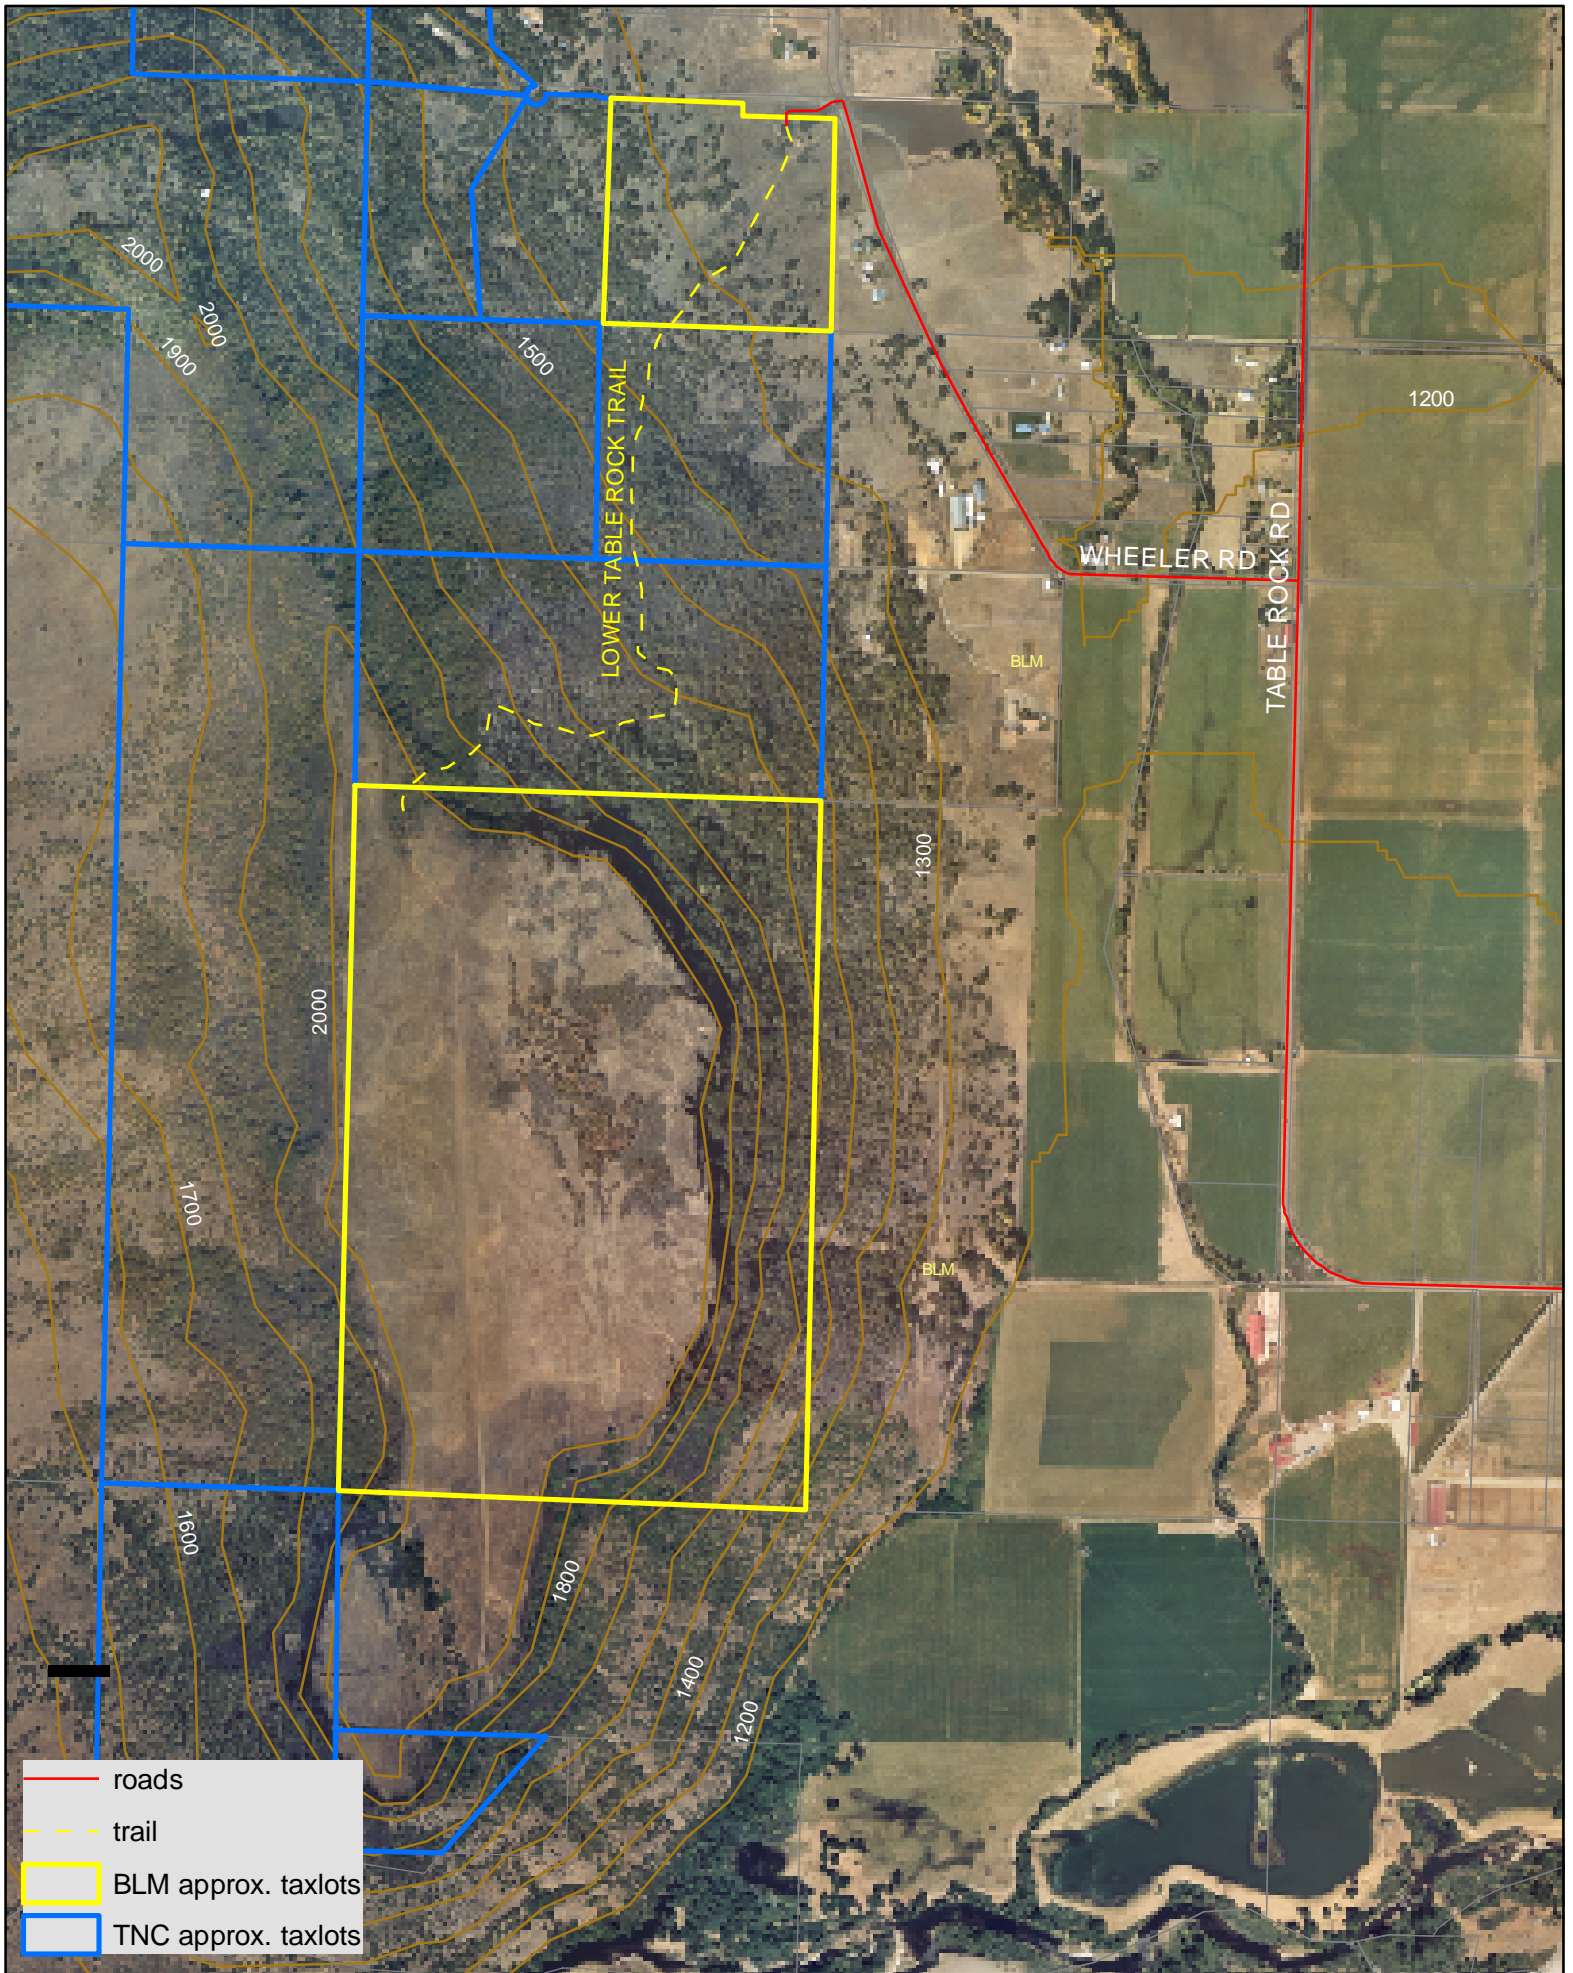

Lower Table Rock Weed Watcher Site

- roads
- trail
- BLM approx. taxlots
- TNC approx. taxlots

0 500 1,000 2,000 Feet